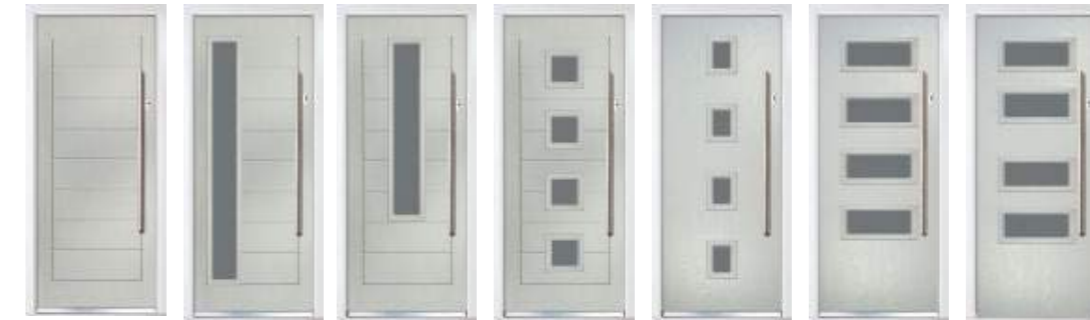

MONZA II SOLID   MONZA II AUGUSTA LONG   MONZA II AUGUSTA   MONZA II SQUARE   SEMINOLE   OAKMONT   COPENHAGEN