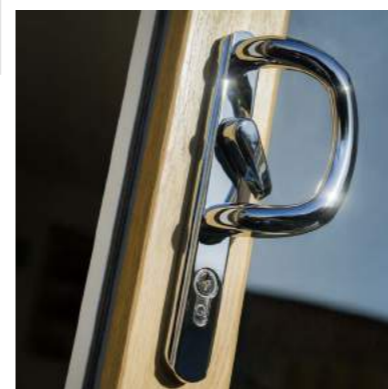

DURABLE HARDWARE

The intelligently designed rolling system we install has been designed to last, offering smooth and simple functionality even after extensive use.