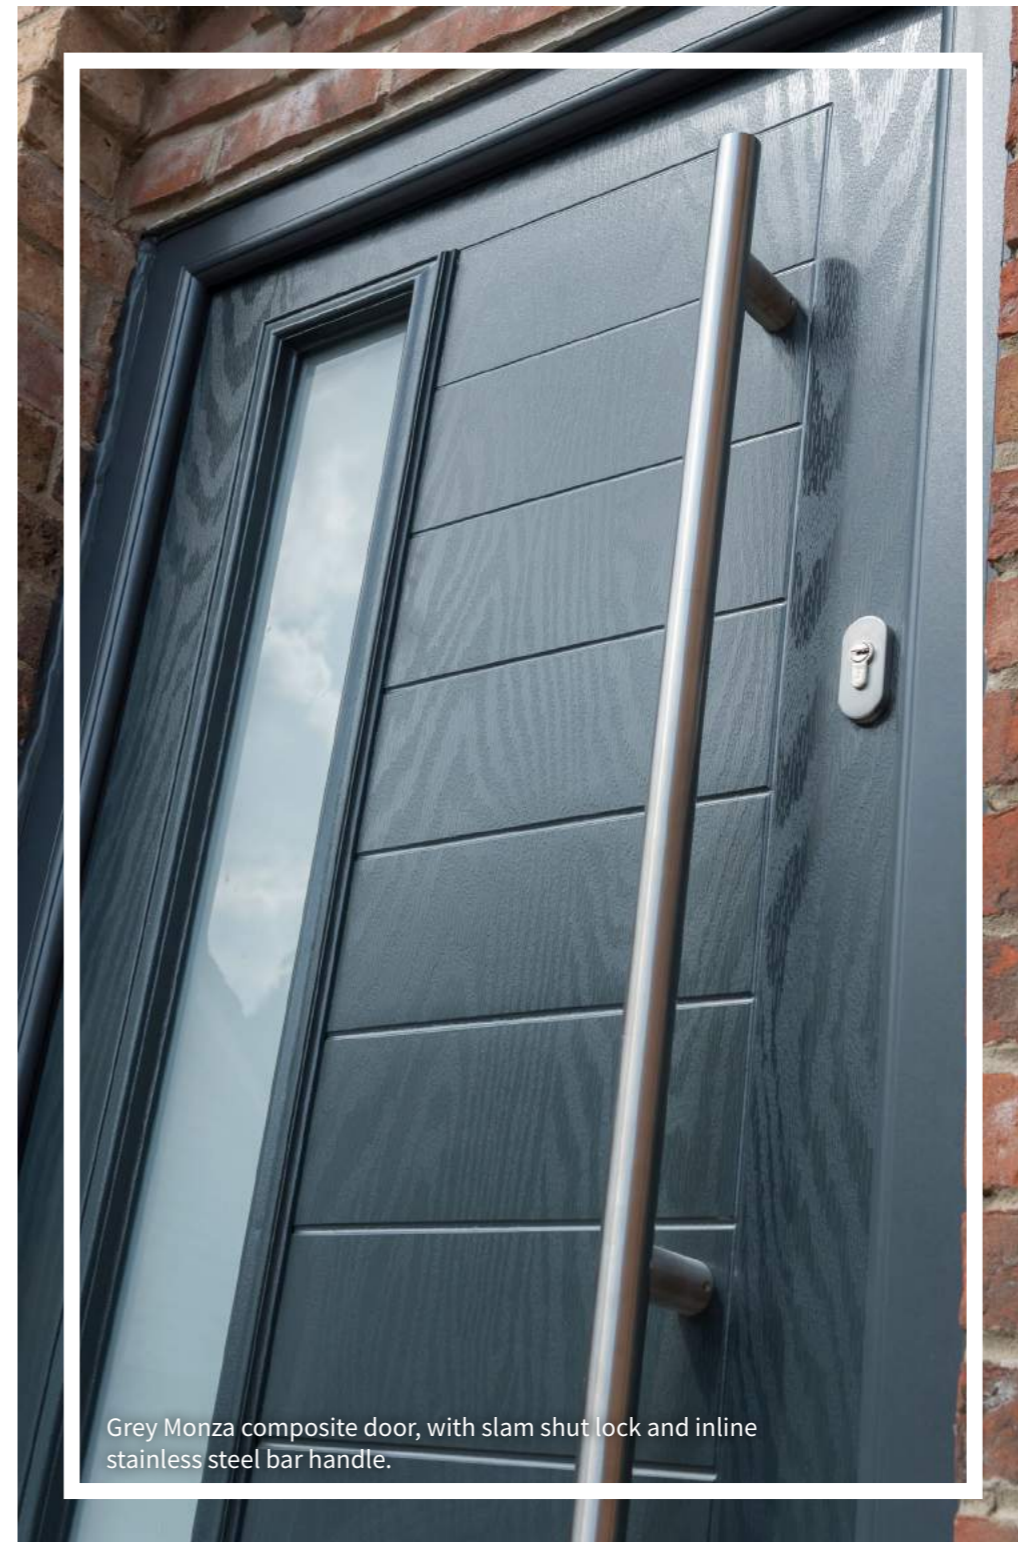

KEY FEATURES

- Sculpted frame inside and out
- Stormproof rebated sash
- High security internal beading
- Multi-point security locking
- Sash tilt inwards from the top
- Sash can be fully opened from the side
- 28mm double glazing
- Low sightline grey gaskets
- Double weather seals
- Thermal chamber reinforcing
- Optional chamfered design
- Optional 40mm triple glazing
- Full range of woodgrain foils
- Full range of decorative glass

TILT & TURN WINDOWS

WHAT IS A TILT & TURN WINDOW?

A window that is specifically designed to maximise the glazing area, enabling larger than normal apertures which can be fully opened inwards to aid in cleaning. As well as the practical features, tilt & turn windows can provide excellent background ventilation when located in the tilt position.