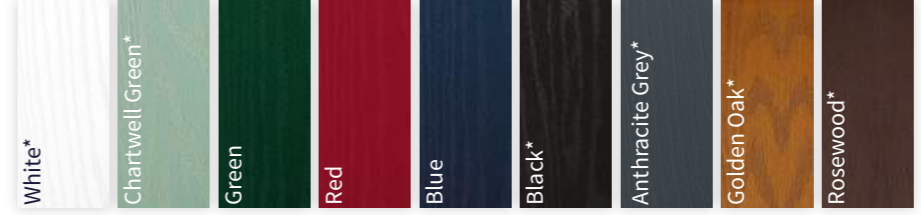

White patio sliding door.

Grey Aluminium 5 pane bifold door.

Grey Monza solid door with slam shut and inline stainless steel bar handle.

- KEY FEATURES**
- Available in both sculpted and chamfered frames
 - High security 8-point lock
 - Double weather seals
 - Optional anti drill, snap & bump cylinder
 - Optional slam shut locks, manual and electric
 - Wide range of handles and hardware
 - Full range of colours available
 - Full range of decorative glass

Colour Options

STANDARD COLOURS

Our doors are available in a range of standard colour and woodgrain finishes, but with our state of the art paint plant, we can now provide a wide range of specialist colours and a colour matching service. Please note that the slabs and frames are made from different materials and will therefore not be an exact colour match.

*Please note that these slab colours are not an exact match to the woodgrain outer frame colours.

PREMIUM COLOURS

RAL COLOURS

Black composite front door with chrome hardware.

BESPOKE COLOURS

Our mixing system allows a choice of colour options from the popular RAL colour range.