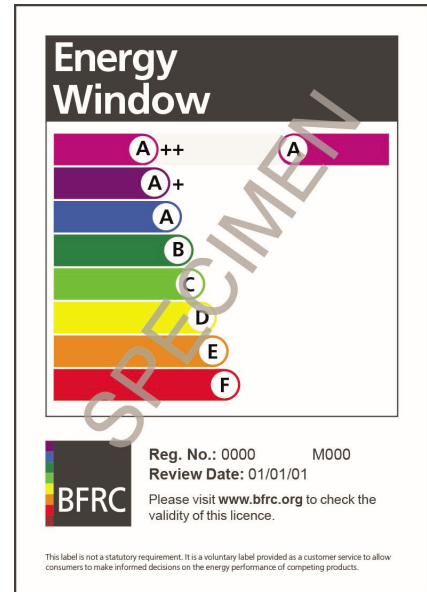

## Weather test results

|                  |             | Top Hung Casement | Side Hung Casement |
|------------------|-------------|-------------------|--------------------|
|                  | Size Tested | 1.2m x 1.2m       | 0.7m x 1.4m        |
| Air Permeability | Class       | A4                | A4                 |
|                  | Rating      | 600 Pa            | 600 Pa             |
| Water tightness  | Class       | 7A                | 7A                 |
|                  | Rating      | 300 Pa            | 300 Pa             |
| Wind Resistance  | Class       | A5                | A5                 |
|                  | Rating      | 2000 Pa           | 2000 Pa            |