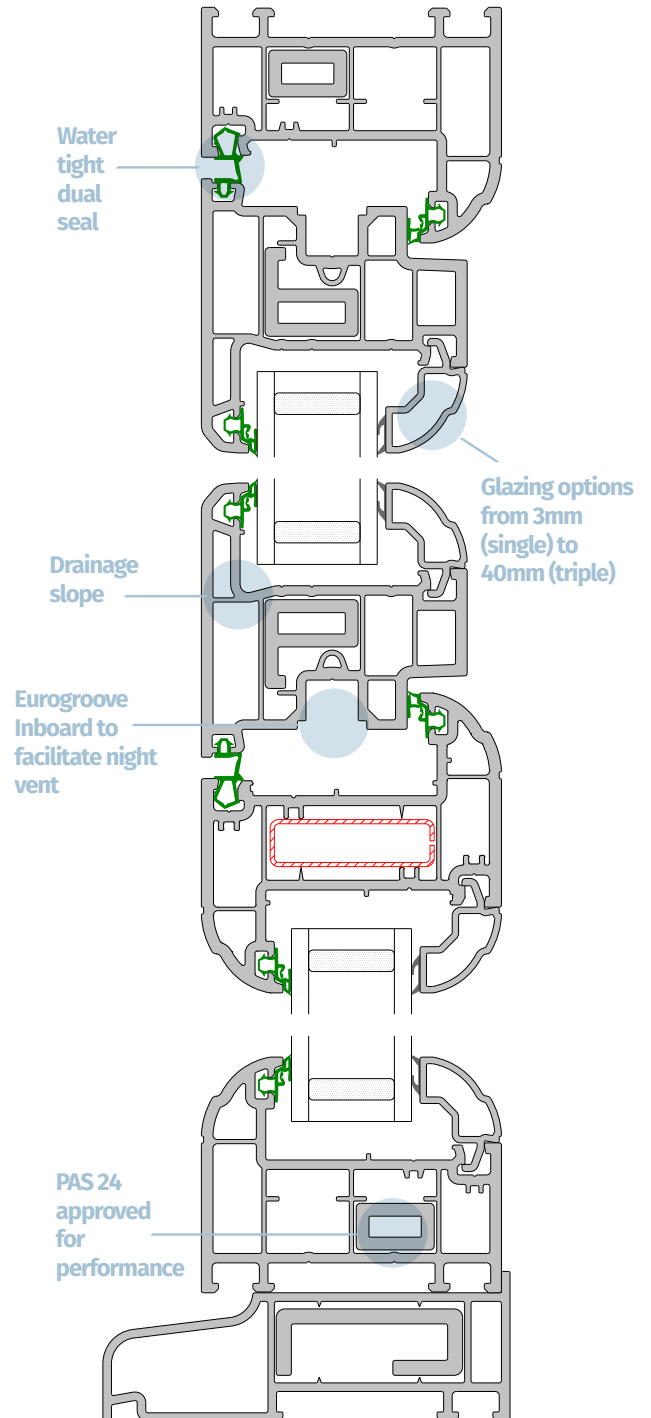

Insulation

With its core designed around Heritage 2800, the insulating properties of flush sash are even more impressive. A double glazed window U value of just 1.2 epitomises this market leading product.