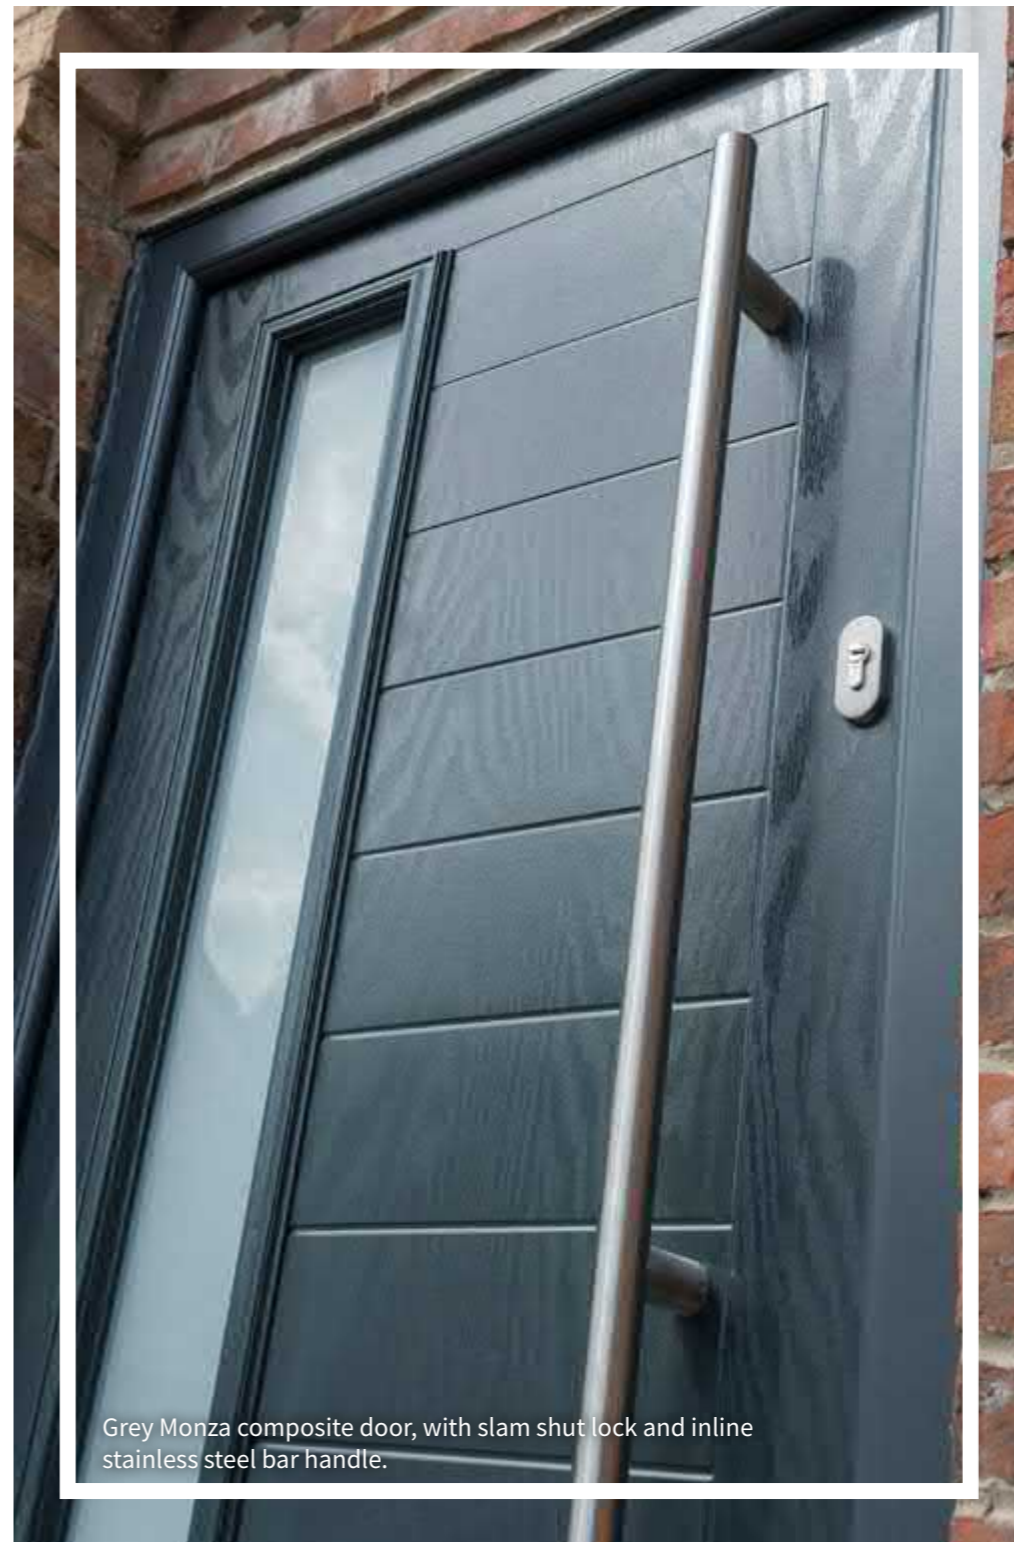

KEY FEATURES

- Sculpted frame inside and out
- Stormproof rebated sash
- High security internal beading
- Multi-point security locking
- Sash tilt inwards from the top
- Sash can be fully opened from the side
- 28mm double glazing
- Low sightline grey gaskets
- Double weather seals
- Thermal chamber reinforcing
- Optional chamfered design
- Optional 40mm triple glazing
- Full range of woodgrain foils
- Full range of decorative glass

TILT & TURN WINDOWS

WHAT IS A TILT & TURN WINDOW?

A window that is specifically designed to maximise the glazing area, enabling larger than normal apertures which can be fully opened inwards to aid in cleaning. As well as the practical features, tilt & turn windows can provide excellent background ventilation when located in the tilt position.