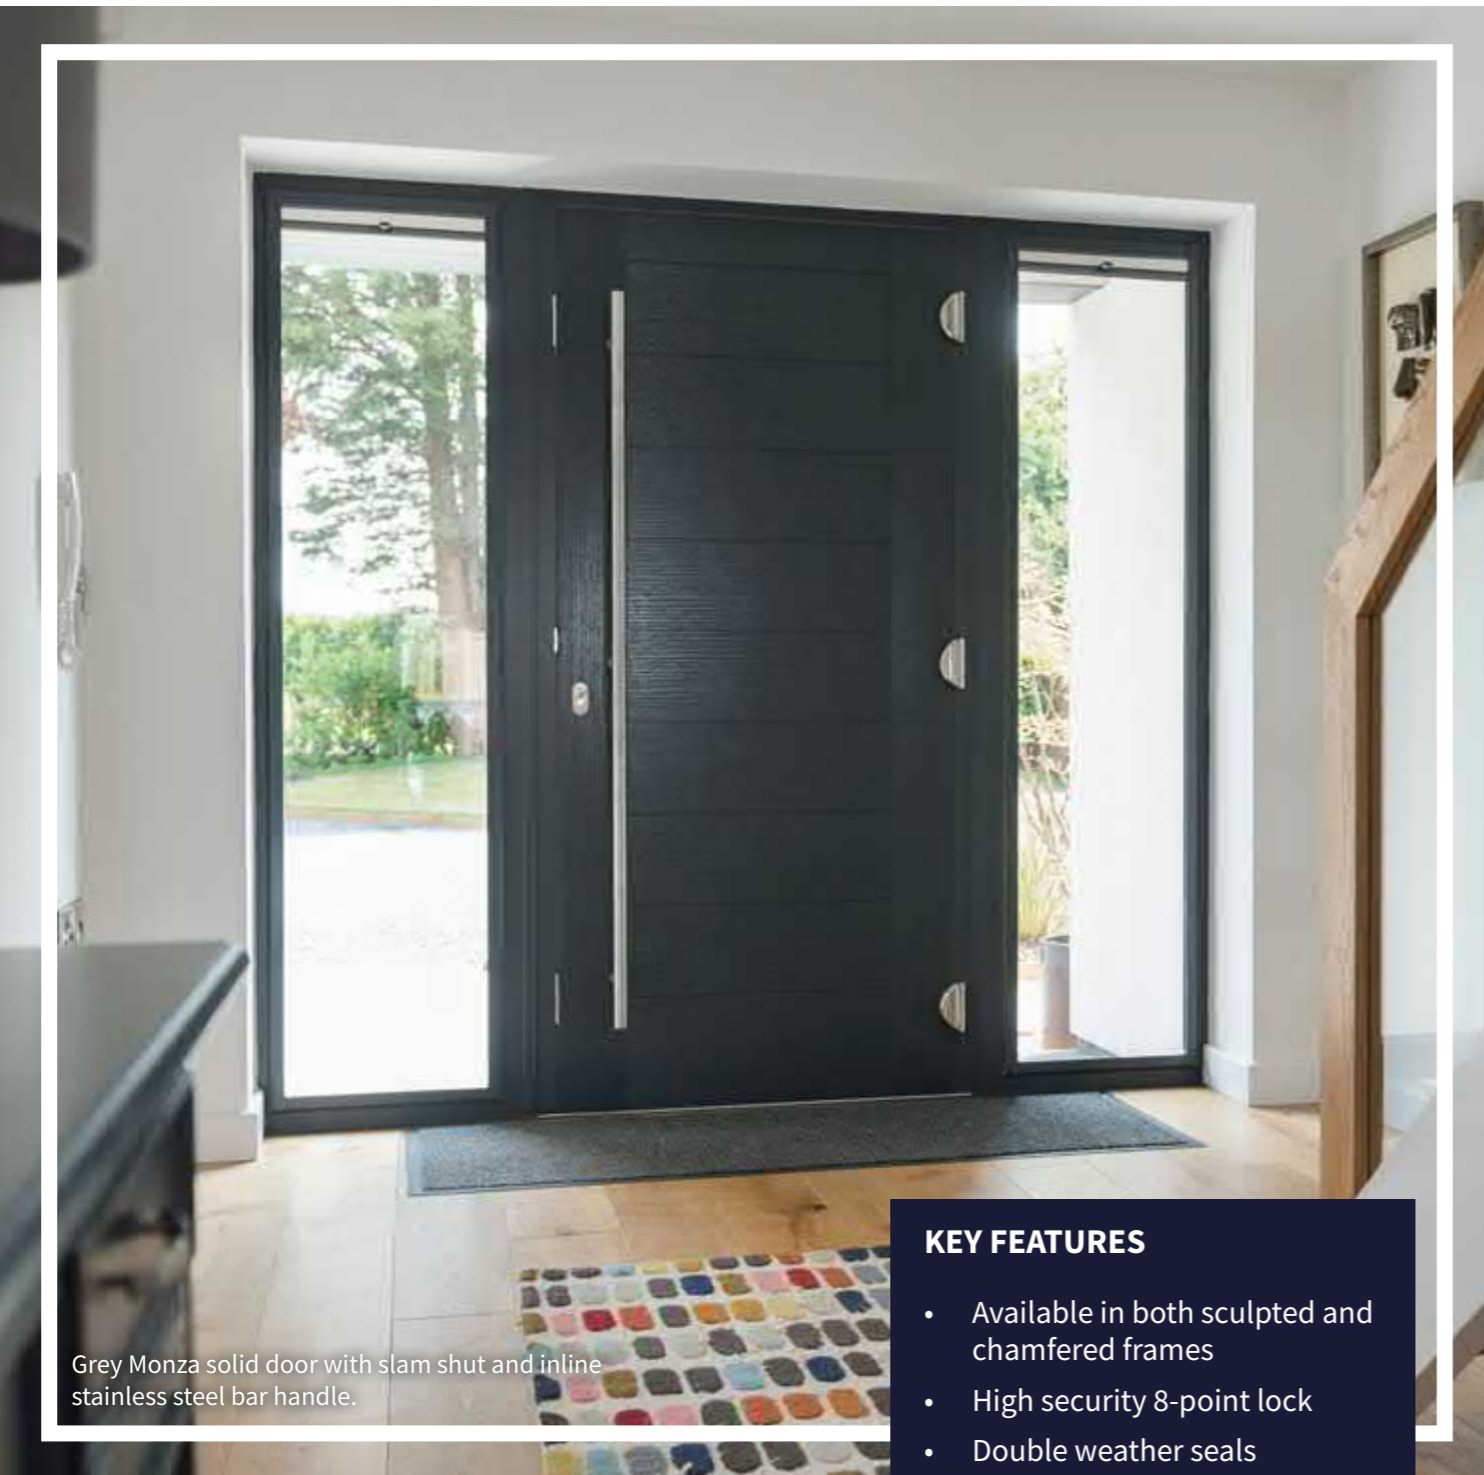

Grey Monza solid door with slam shut and inline stainless steel bar handle.

KEY FEATURES

- Available in both sculpted and chamfered frames
- High security 8-point lock
- Double weather seals
- Optional anti drill, snap & bump cylinder
- Optional slam shut locks, manual and electric
- Wide range of handles and hardware
- Full range of colours available
- Full range of decorative glass

COMPOSITE DOORS

WHAT IS A COMPOSITE DOOR?

Composite doors combine a range of materials, including timber, PVC and glass reinforced plastic (GRP) to produce a door that excels in both performance and design. They are finished with a beautiful woodgrain foil to emulate the appearance of timber.