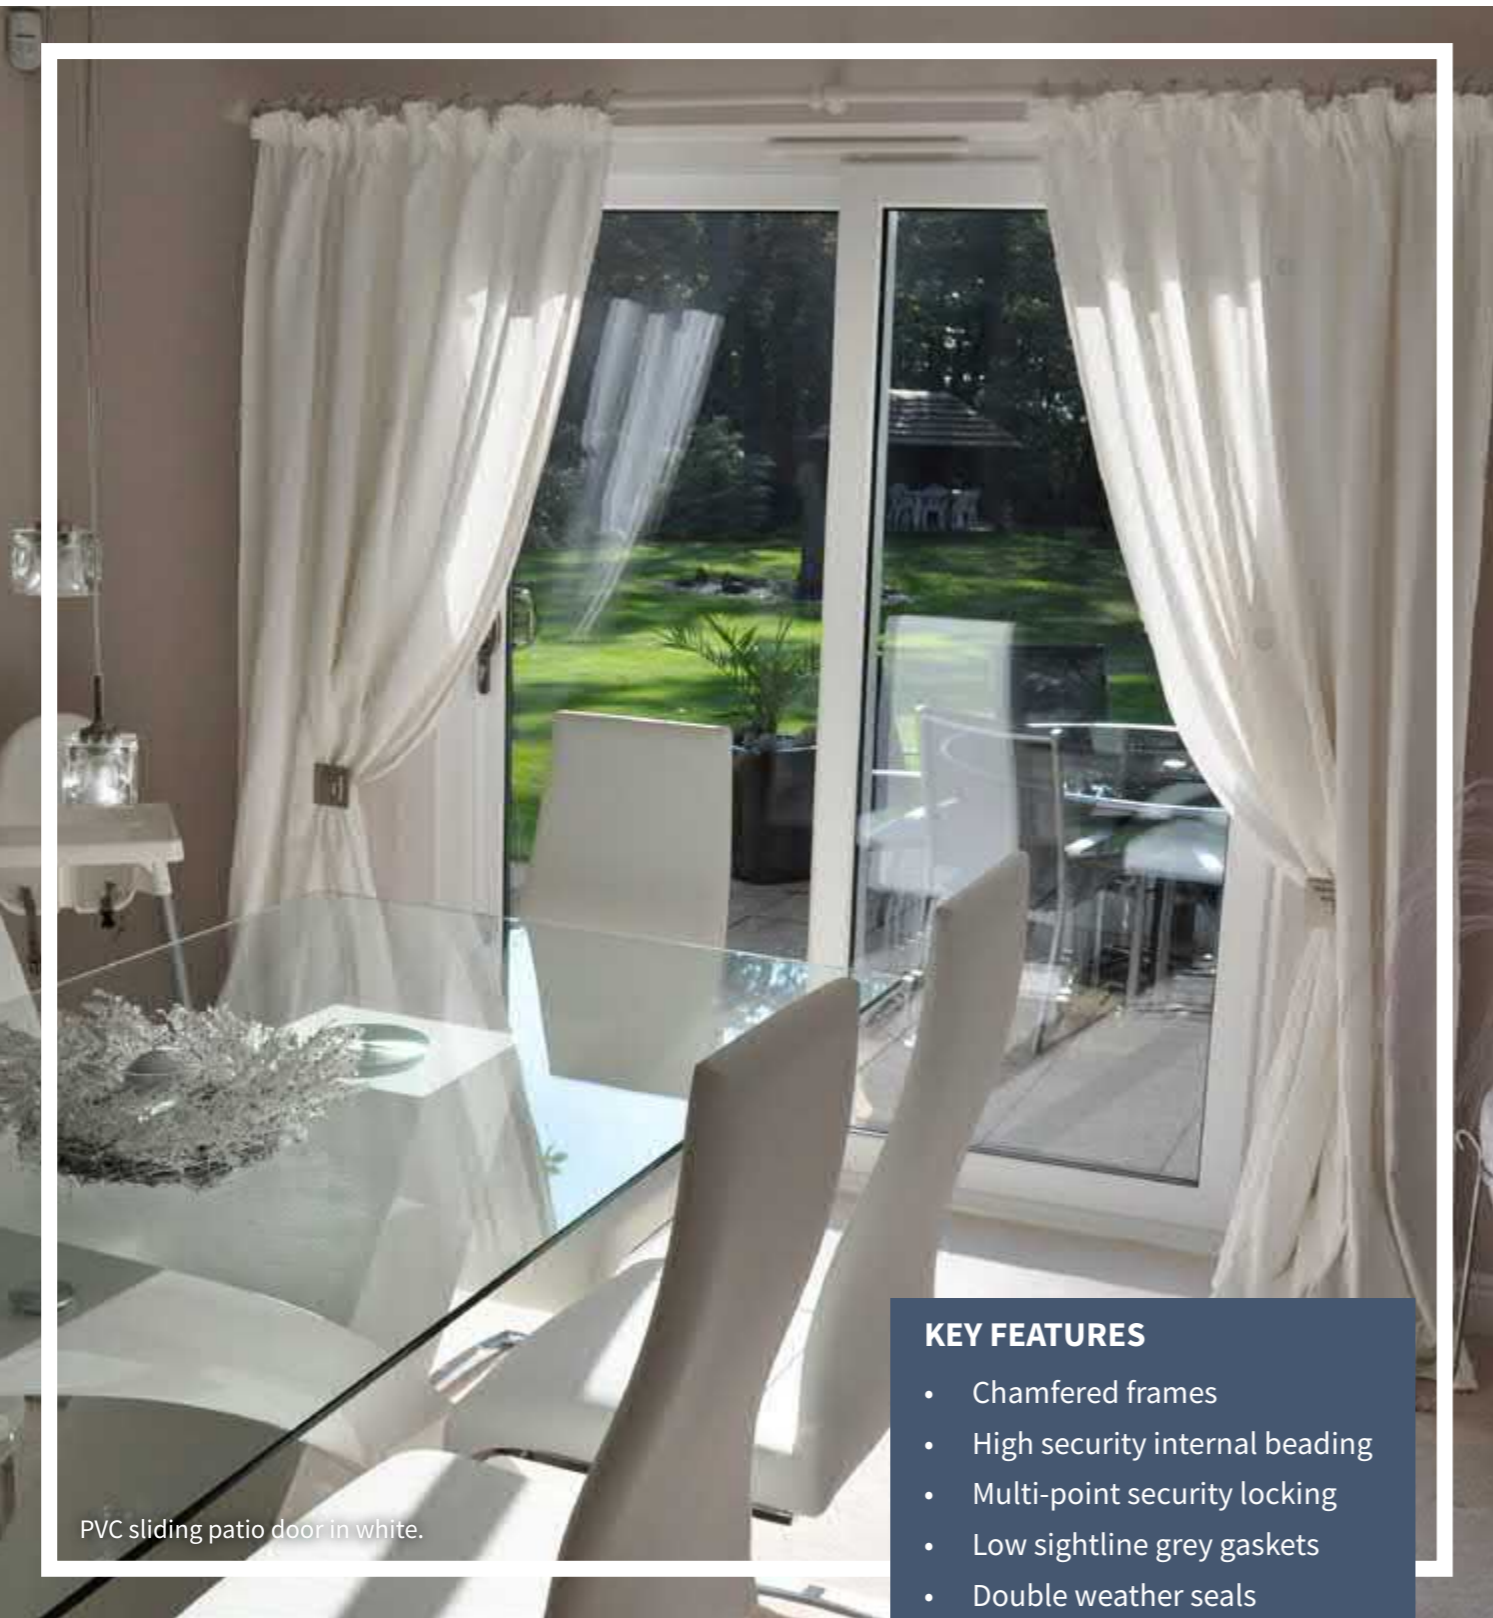

PVC sliding patio door in white.

KEY FEATURES

- Chamfered frames
- High security internal beading
- Multi-point security locking
- Low sightline grey gaskets
- Double weather seals
- Optional anti drill, snap & bump cylinder
- Optional 40mm triple glazing
- Full range of colours available

Secured by Design
Optional

Unparalleled Weather Performance

Enhanced Security

PATIO DOORS

WHAT IS A PATIO DOOR?

Patio doors feature a unique opening mechanism that allows the door to slide open on a multi-wheeled rolling system. As no door panel fold is required, you will eliminate the need for swing space which will result in more living space for you to utilise.