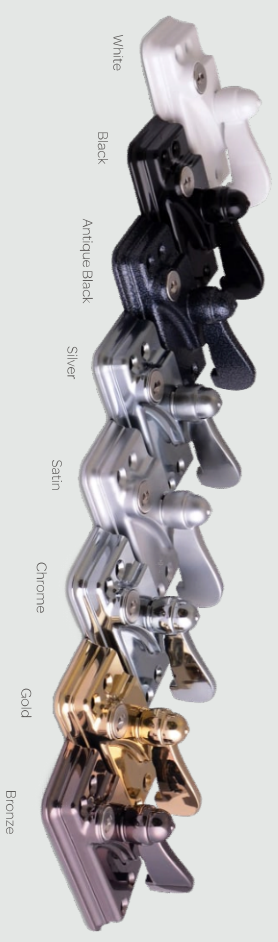

Upgrade Today

The Regency Sash Collection comes with our Classic hardware range as standard. For a more traditional aesthetic, you can easily upgrade to the Heritage hardware range at the point of order.