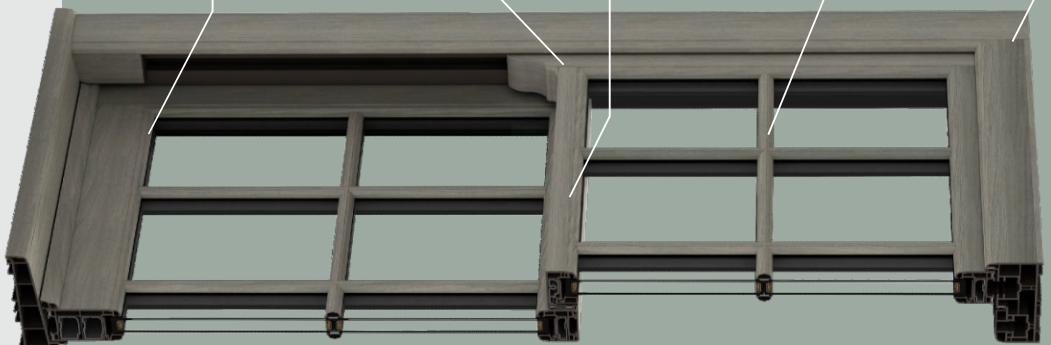

11

Hardware & Accessories
Choose from a variety of colours and styles of hardware to complement your home.

Standard Features

	Regency Sash	Regency Styleline	Regency Timberline
Grooved Joints	✓	-	-
Smooth Joints	-	✓	-
Timber Style Joints	-	-	✓
Pole Eyes	✓	✓	✓
D-Handles	✓	✓	✓
Thumb Lifts	✓	✓	✓
Travel Restrictors	✓	✓	✓
Tilt Knobs	✓	✓	✓
A-Rated (White Frames)	✓	✓	✓
Run Thru Horns	✓	✓	✓
150mm Cill	✓	✓	✓
210mm Cill	✓	✓	✓
Mechanical Outer	-	-	✓
Slim Meeting Styles	-	-	✓
Deep Bottom Rail	✓	✓	✓
Weatherbar	✓	✓	✓
Secured by Design	✓	✓	✓
Head Vents (Fitted in Top of Sash)	✓	✓	✓